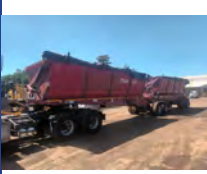

2017 CIMC Side Tipper Link Trailer

Year: 2017
Vin No: ADSD236WAH15ST0301 / ADSB236WAH1ST0302

Other Runner (Rear Link Bent / No Landing Legs) (LOCATED IN JHB) (Natis Delay) Lot to be sold STC / The seller does not guarantee the quality of the goods and goods are sold "as is". The seller has no duty to repair the goods sold on auction.

160