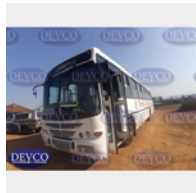

8

2009 VDL DAF Marcopolo Torino 66 Seater Bus

Year: 2009
 Vin No: XMGBE23PS0H015600
 Eng No: S25967
 Mileage: 192 841,00

Other Starter (LOCATED IN KZN) Lot to be sold
 STC

9

2018 SA Truck Bodies Tandem Interlink Side Tipper Trailer