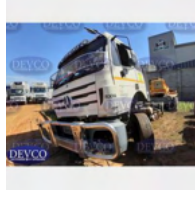

34

2020 PowerStar 2642 Mechanical Horse

Year: 2020
Vin No: LBZ447DB0LA002514
Eng No: 1420C014160
Mileage: 0,00

Other NON RUNNER(ENGINE STRIPPED/NO GEARBOX)(ABSA ASSET)(LOCATED IN

35