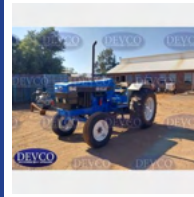

Ford 5640 4x2 Tractor
Vin No: AFAN2JB92NR708802
Hours: 347
Other Starter Issue / Hrs as per Meter (LOCATED IN JHB)(No Papers) Lot to be sold STC

144