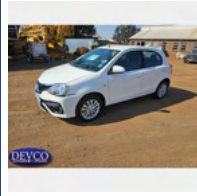

2018 Toyota Etios 1.5 Xs Sprint 5Dr

Year: 2018
Vin No: MBJM29BT502055211
Eng No: 2NRD154950
Mileage: 99043

Other Starter / Km's as per ODO (LOCATED IN JHB) Lot to be sold STC (Standard Bank Asset)

191