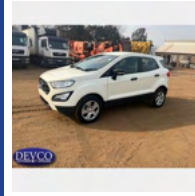

2023 Ford Ecosport

Year: 2023
Vin No: MAJAXMRKANS00274
Mileage: 196

Other Starter / Km's as per ODO/1x battery (LOCATED IN JHB) Lot to be sold STC

192