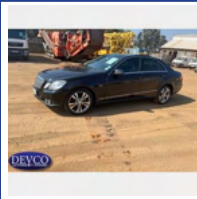

2011 Mercedes-Benz E220 CGI W212 E Class

Year: 2011
Vin No: WDD2120482A369067
Eng No: 27186030174524
Mileage: 256861

Other Starter/Kms as per ODO/1x battery/Body has alot of fine scratches (Located in JHB) Lot to be sold STC

198