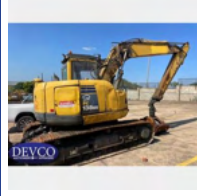

Komatsu PC138 UC Excavator With Rotating Timber Grab

Hours: 13659
Other Starter(LOCATED IN KZN)(No Papers) Lot to be sold STC

05