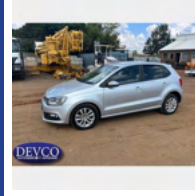

Other Starter/Kms as per ODO (Located in JHB) lot to be sold STC

288

**2018 VW Polo Vivo 1.4 5-Door Comfortline (63kw)**

Year: 2018  
 Vin No: AAVZZ6RZJU002912  
 Eng No: CLP291627  
 Mileage: 38655

Other Starter / Kms as per ODO / Previously Repaired (Located in JHB) Lot to be sold STC